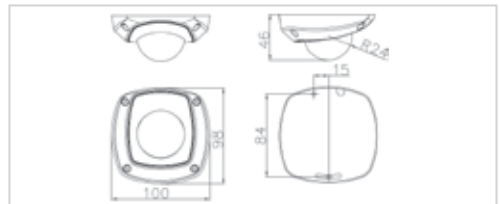

DS-2CD7153-E 2MP Mini Dome Network Camera

- Maximum Resolution up to 2 megapixel
15 fps(60Hz) @ 1600×1200, real time video at HD 720P
- H.264 Video Compression with high compression ratio
- Progressive scan CMOS, capture motion video without sawtooth
- PoE
- Conforms to ONVIF and PSIA

Outdoor

Unit: mm

Specifications

		DS-2CD7153-E
Camera	Image Sensor	1/3" Progressive Scan CMOS
	Min. Illumination	0.5 lux@F1.2, AGC on, 0.1 lux@F1.2, AGC on, sensitivity × 5 1.1 lux@F1.8, AGC on, 0.2 lux@F1.8, AGC on, sensitivity × 5
	Shutter Time	1/25 s to 1/100,000 s
	Lens	2.8 mm @ F1.8, 4 mm @ F1.8
	Angle of view	71°(4 mm)
	Lens Mount	M12
Compression Standard	Angle Adjustment	Pan: ± 15°, Tilt: 0 - 90°, Rotation: ± 15°
	Day & Night	Electronic
	Video Compression	H.264 / MPEG4 / MJPEG
	Bit Rate	32 Kbps - 16 Mbps
Image	Dual Stream	Yes
	Max. Image Resolution	1600 × 1200
	Frame Rate	60 Hz: 15 fps (1600 × 1200), 30 fps (1280 × 720)
Interface	Image Setting	Saturation, Brightness, Contrast adjustable through client software or web browser
	Alarm Trigger	Motion detection
	Protocols	TCP/IP, HTTP, DHCP, DNS, DDNS, RTP/RTSP, PPPoE, SMTP, NTP
	Security	Password protection, Watermark
	System Compatibility	ONVIF, PSIA, CGI
	Communication Interface	1 RJ45 10 M/100 M Ethernet port
	Reset Button	Yes
General	Operating Conditions	-10 °C - 60 °C (14 °F - 140 °F) Humidity 90% or less (non-condensing)
	Power Supply	12 V DC ± 10% PoE (802.3af)
	Power Consumption	Max. 4 W
	Impact Protection	IEC60068-275Eh, 50J; EN50102, up to IK10
	Weather Proof Rating	IP66
	Dimension (WxHxD)	99.9 × 97.5 × 46.5 mm (3.93" × 3.84" × 1.83")
Weight	250 g (0.55 lbs)	